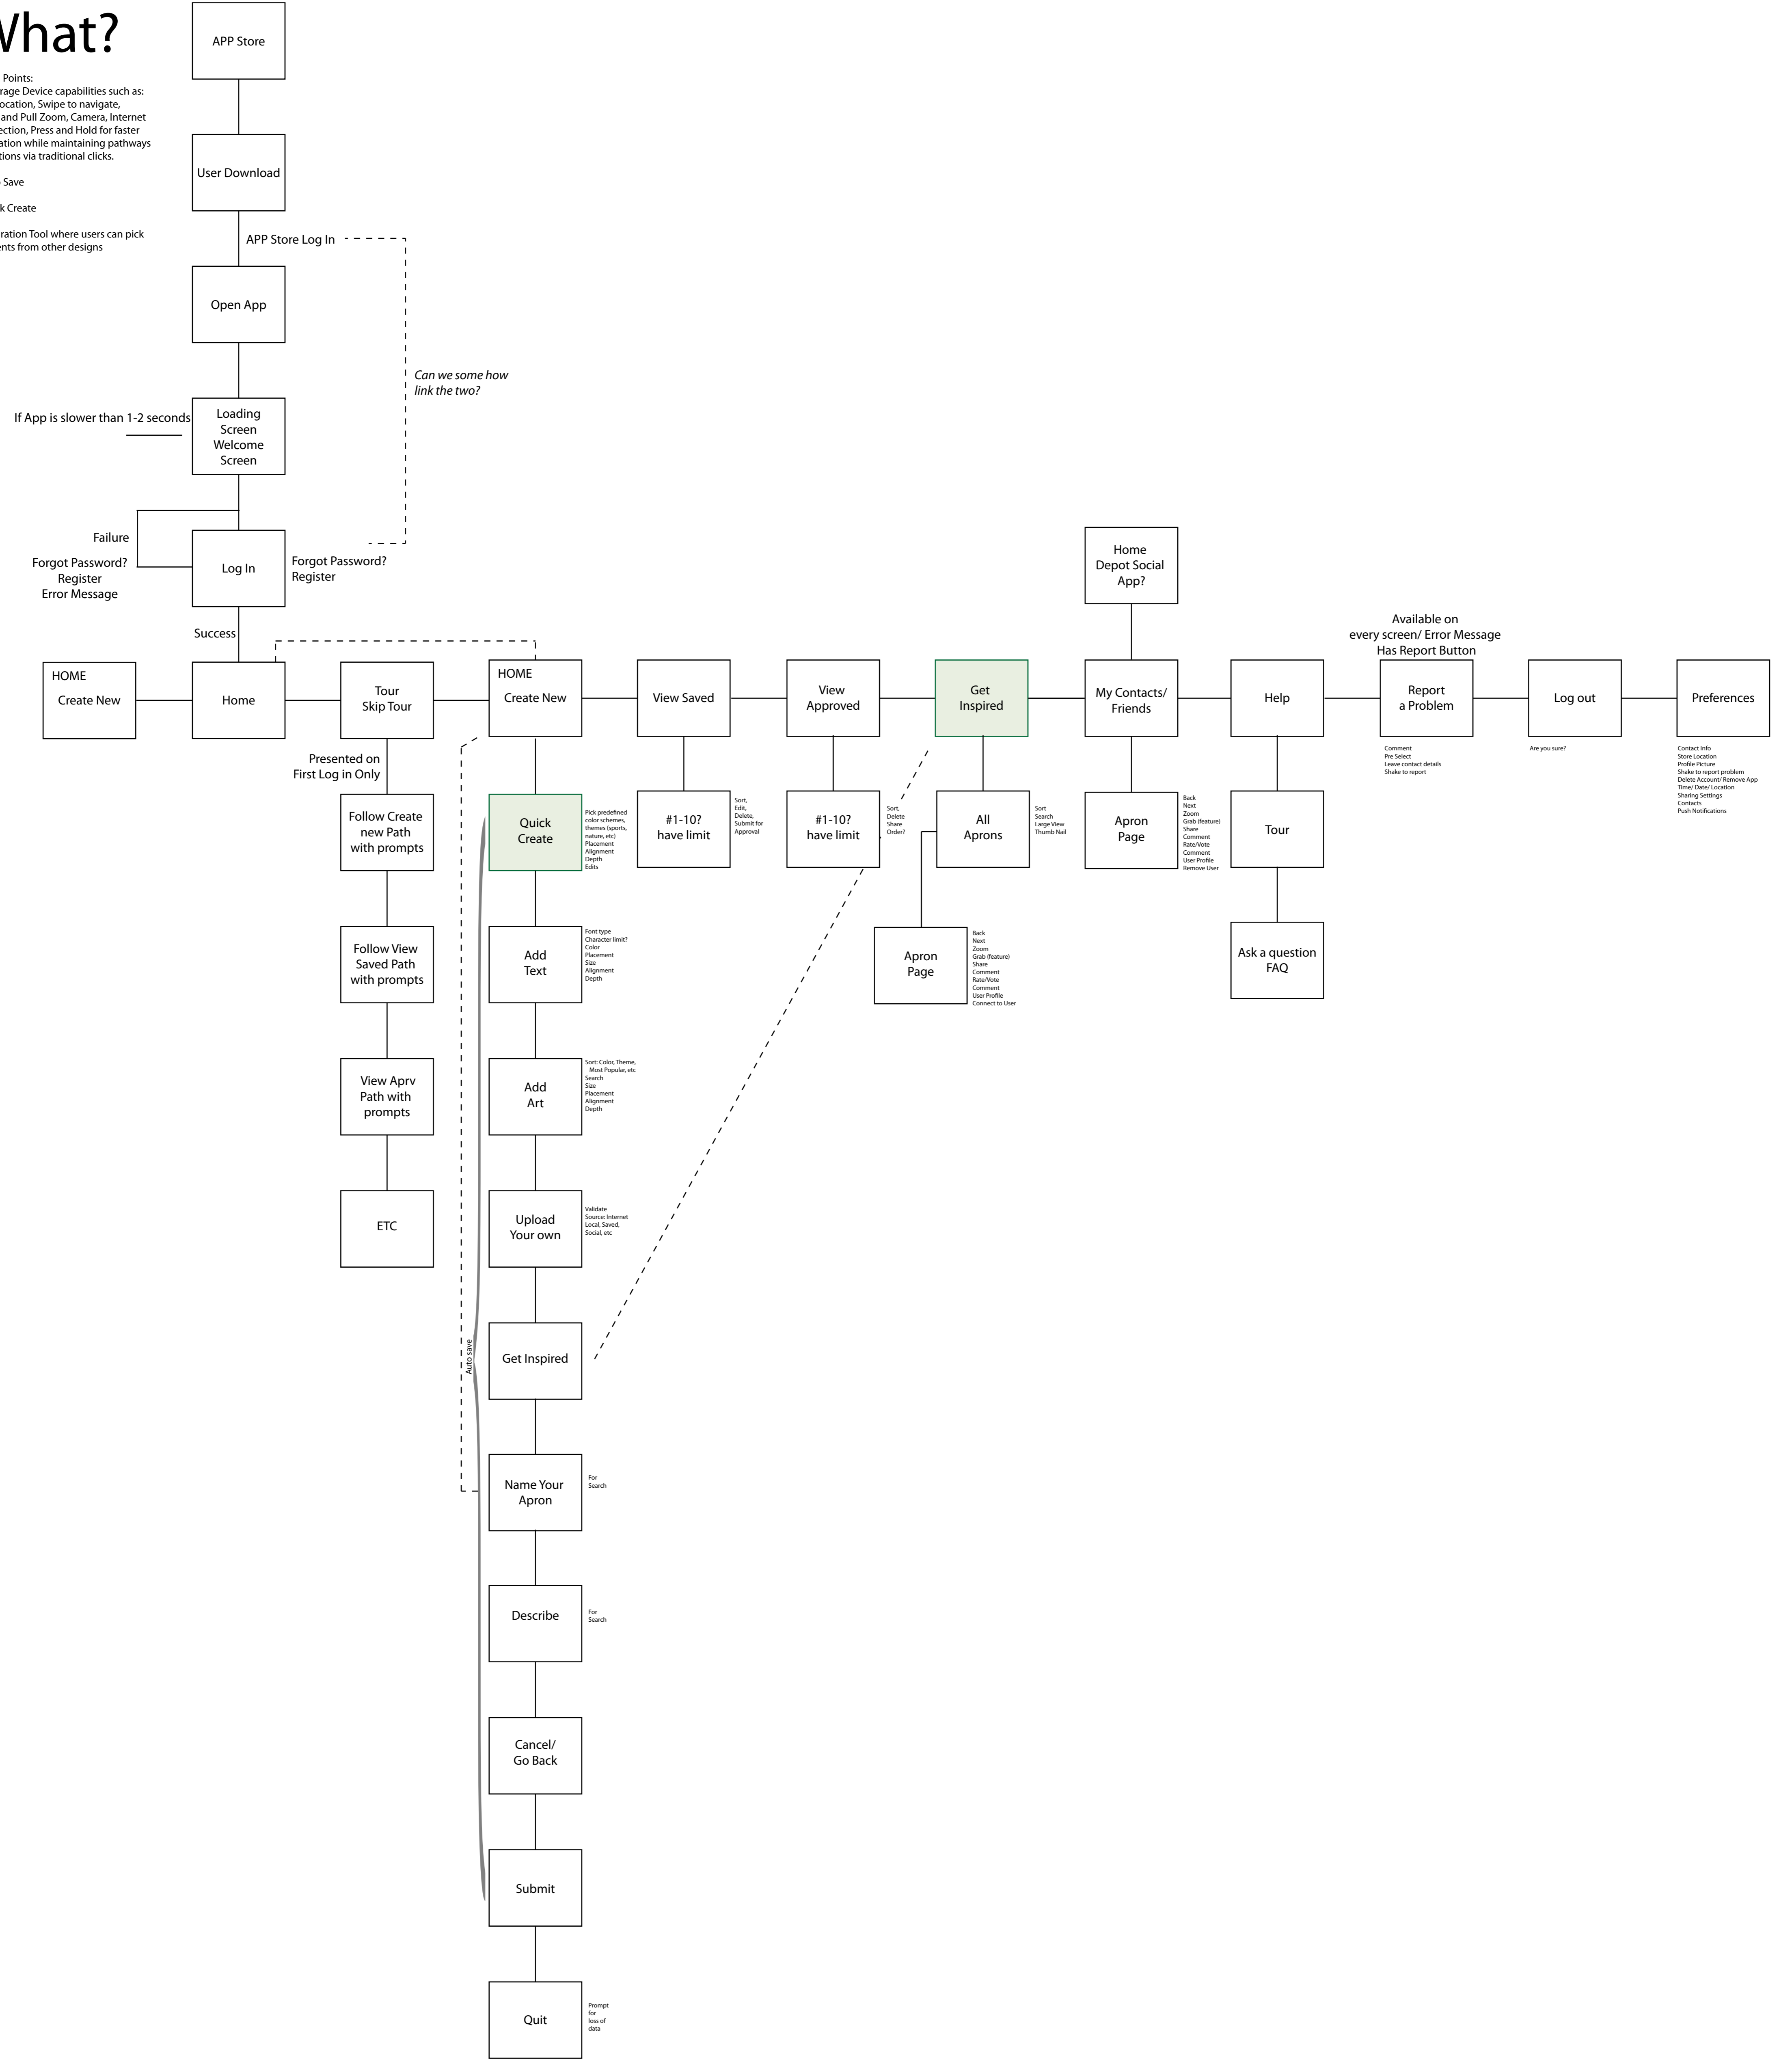

What?

- *Main Points:
- Leverage Device capabilities such as: Geo Location, Swipe to navigate, Pinch and Pull Zoom, Camera, Internet Connection, Press and Hold for faster navigation while maintaining pathways for actions via traditional clicks.
 - Auto Save
 - Quick Create
 - Inspiration Tool where users can pick elements from other designs

How?

- *Main Points:
- Leverage Device capabilities such as: Geo Location, Swipe to navigate, Pinch and Pull Zoom, Camera, Internet Connection, Press and Hold for faster navigation while maintaining pathways for actions via traditional clicks.
- Auto Save
- Quick Create
- Inspiration Tool where users can pick elements from other designs